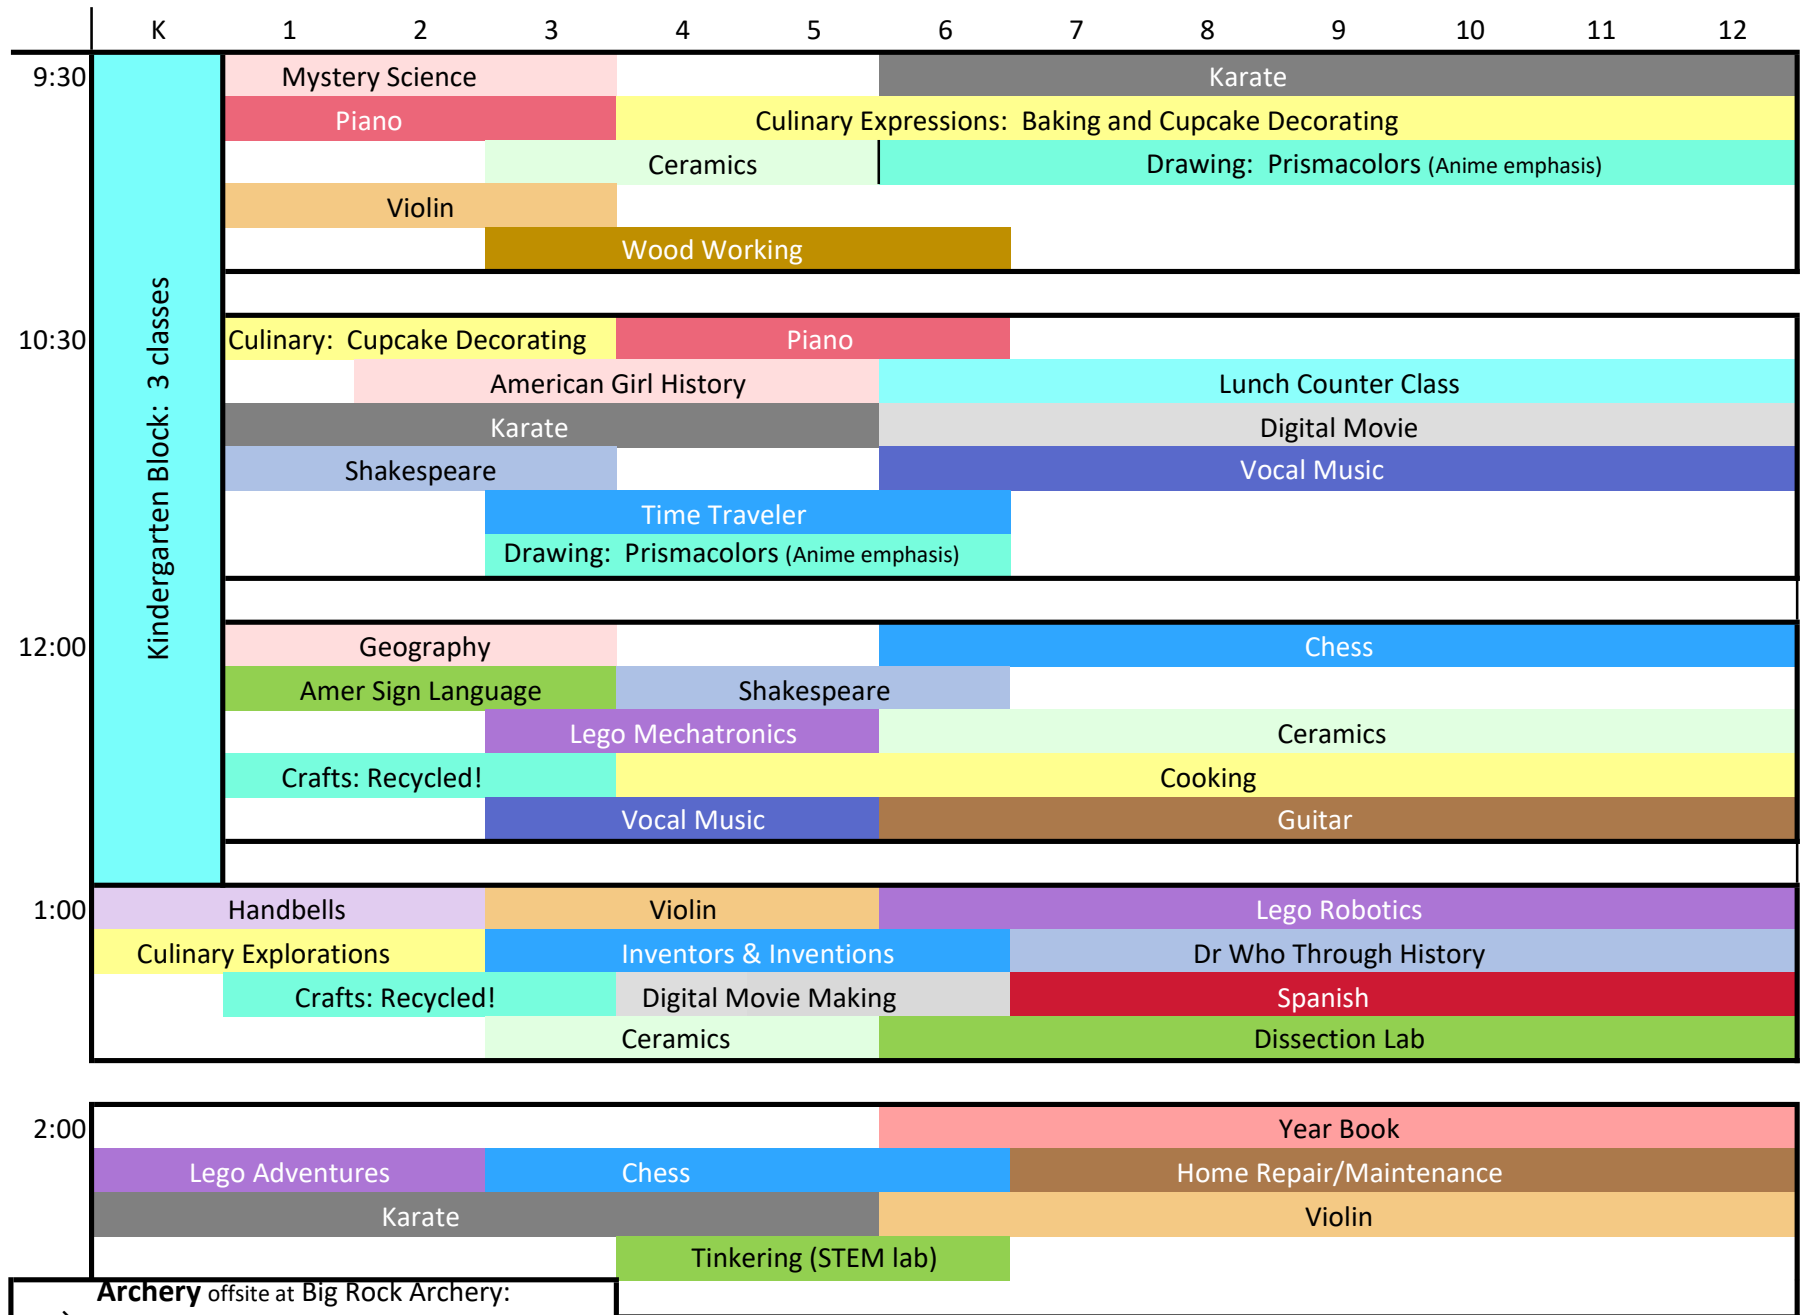

Harbor Spring '19 Class Offerings

Archery offsite at Big Rock Archery:
3rd-6th: 1pm Wednesdays
7th-12th: 2pm Wednesdays